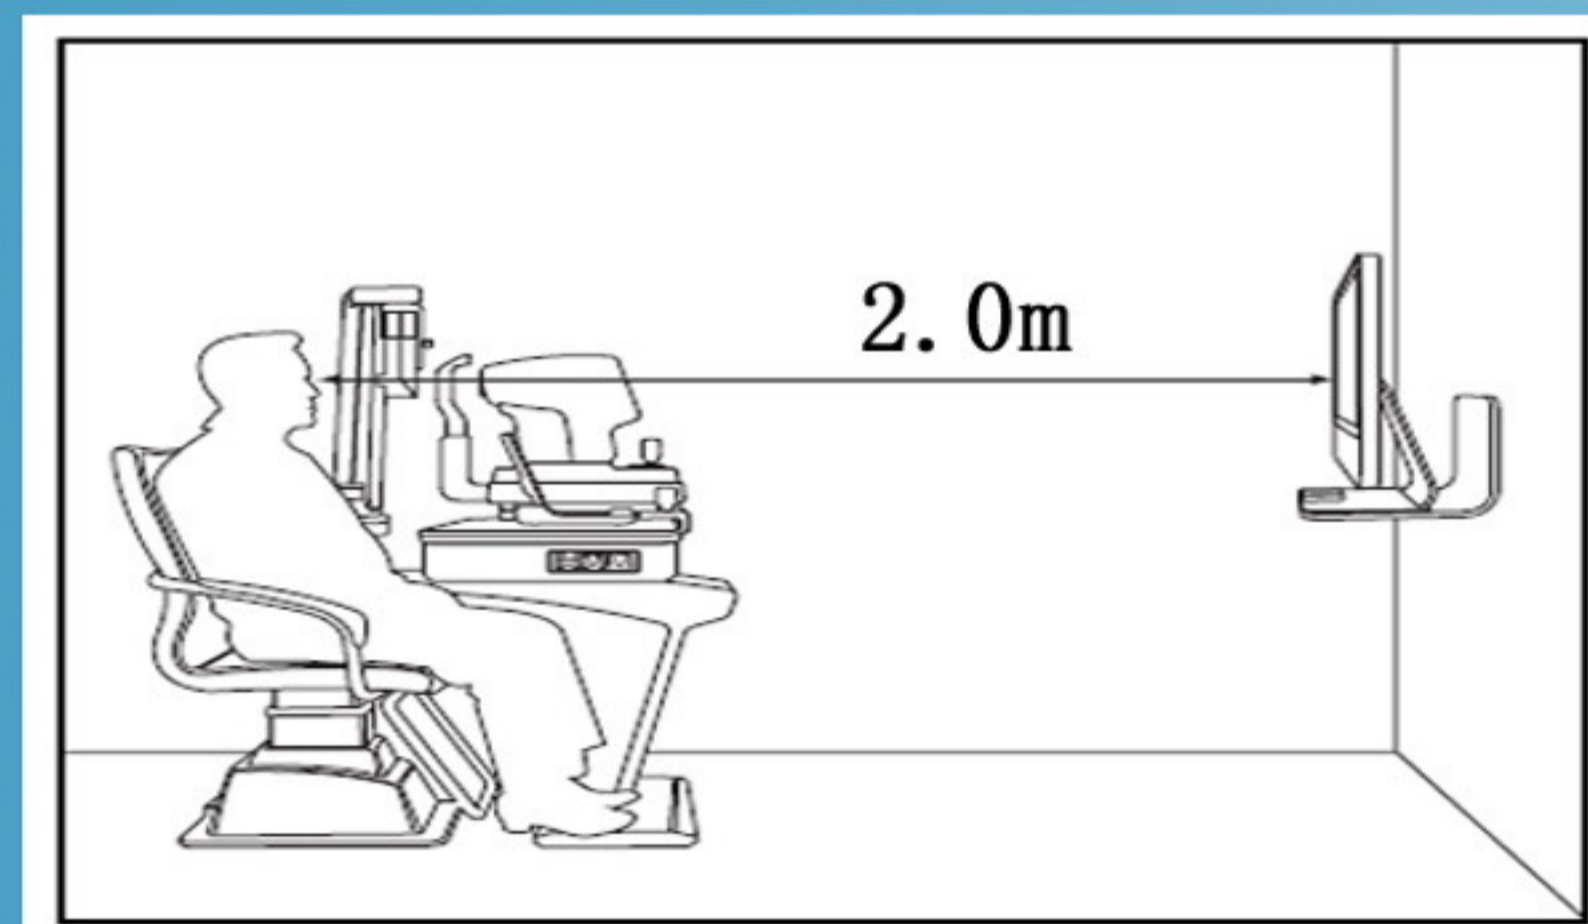

Optical Polarization Glass Panel
Polarizing test
Double eye balance test

Red & Green Deepness adjustment

Contrast test

Supports Smaller Rooms

Working distance:2-6m
(0.25m/step)

Mirror display function.

Color Blind ISHIIHARA Test

Placement

- 1.Wall Mount
- 2.On the table

Special function

Mark Axis

Night mode

you can use the remote control in the dark room.

Specification:

- 1.Panel: 23.6"
- 2.Pixel Pitch: 0.2715mm
- 3.Max. contrast ratio:1000:1
- 4.Max resolution: 1920X1080
- 5.Energy consumption:45W
- 6.Net weight:5.0KG
- 7.Gross weight:7.2KG
- 8.Dimension:
(with stand)190X415X554mm
(Without Stand)50X340X554mm