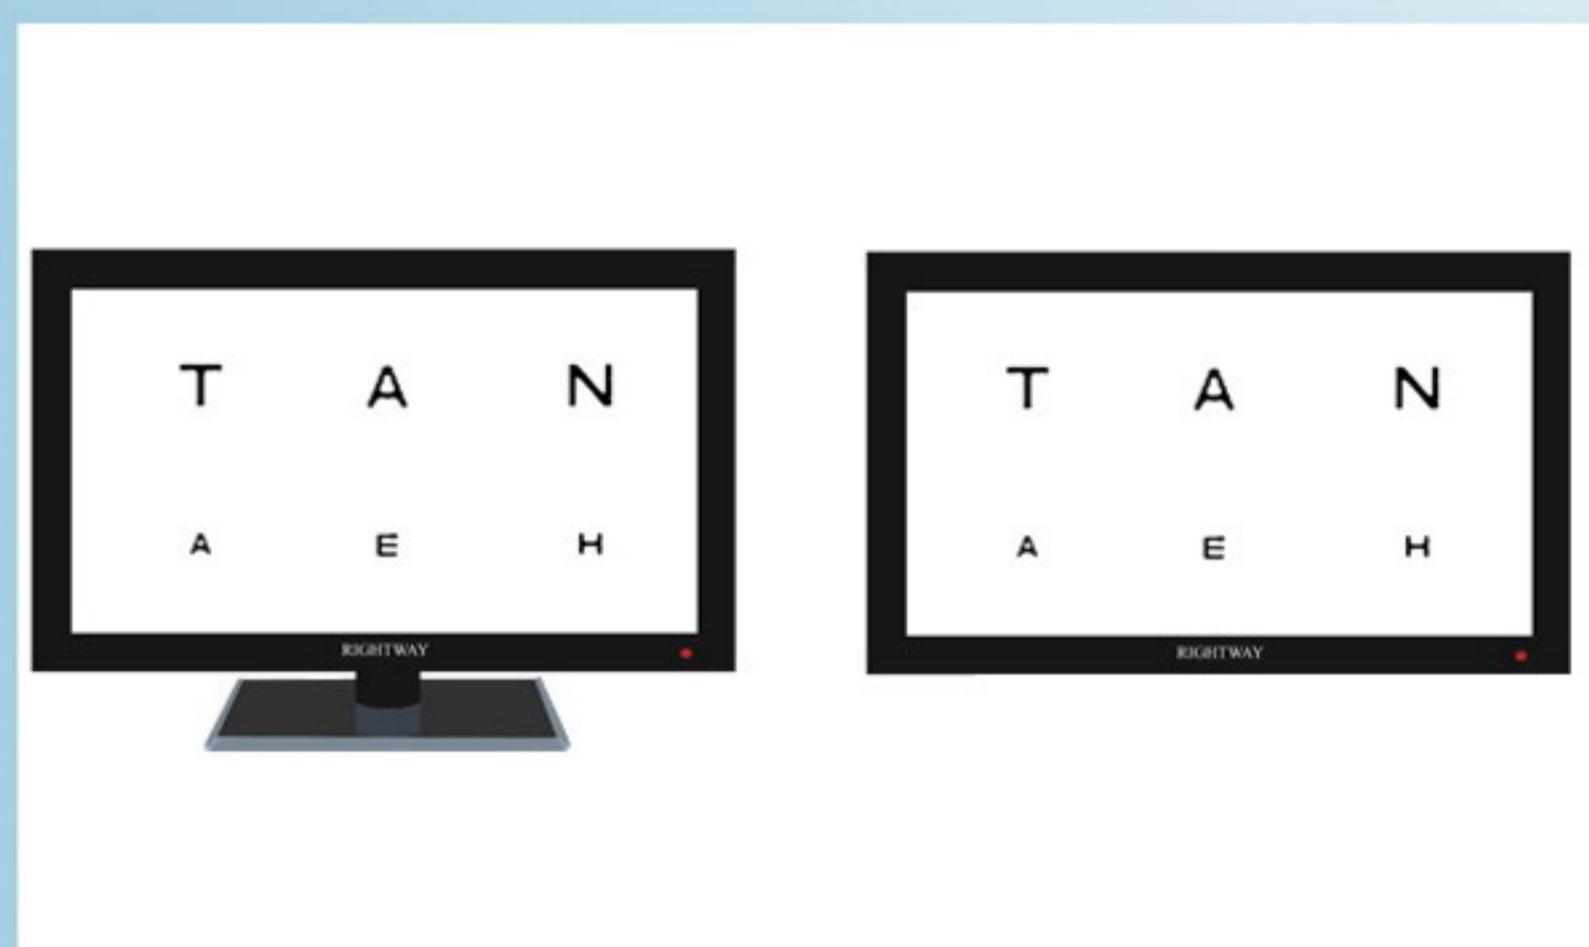

Optical Polarization Glass Panel
Polarizing test
Double eye balance test

Red & Green Deepness adjustment

Contrast test

Supports Smaller Rooms

Working distance:2-6m
(0.25m/step)

Mirror display function.

Color Blind ISHIIHARA Test

Placement

- 1.Wall Mount
- 2.On the table

Special function

Mark Axis

Night mode

you can use the remote control in the dark room.

Specification:

- 1.Panel: 23.6"
- 2.Pixel Pitch: 0.2715mm
- 3.Max. contrast ratio:1000:1
- 4.Max resolution: 1920X1080
- 5.Energy consumption:45W
- 6.Net weight:5.0KG
- 7.Gross weight:7.2KG
- 8.Dimension:
(with stand)190X415X554mm
(Without Stand)50X340X554mm