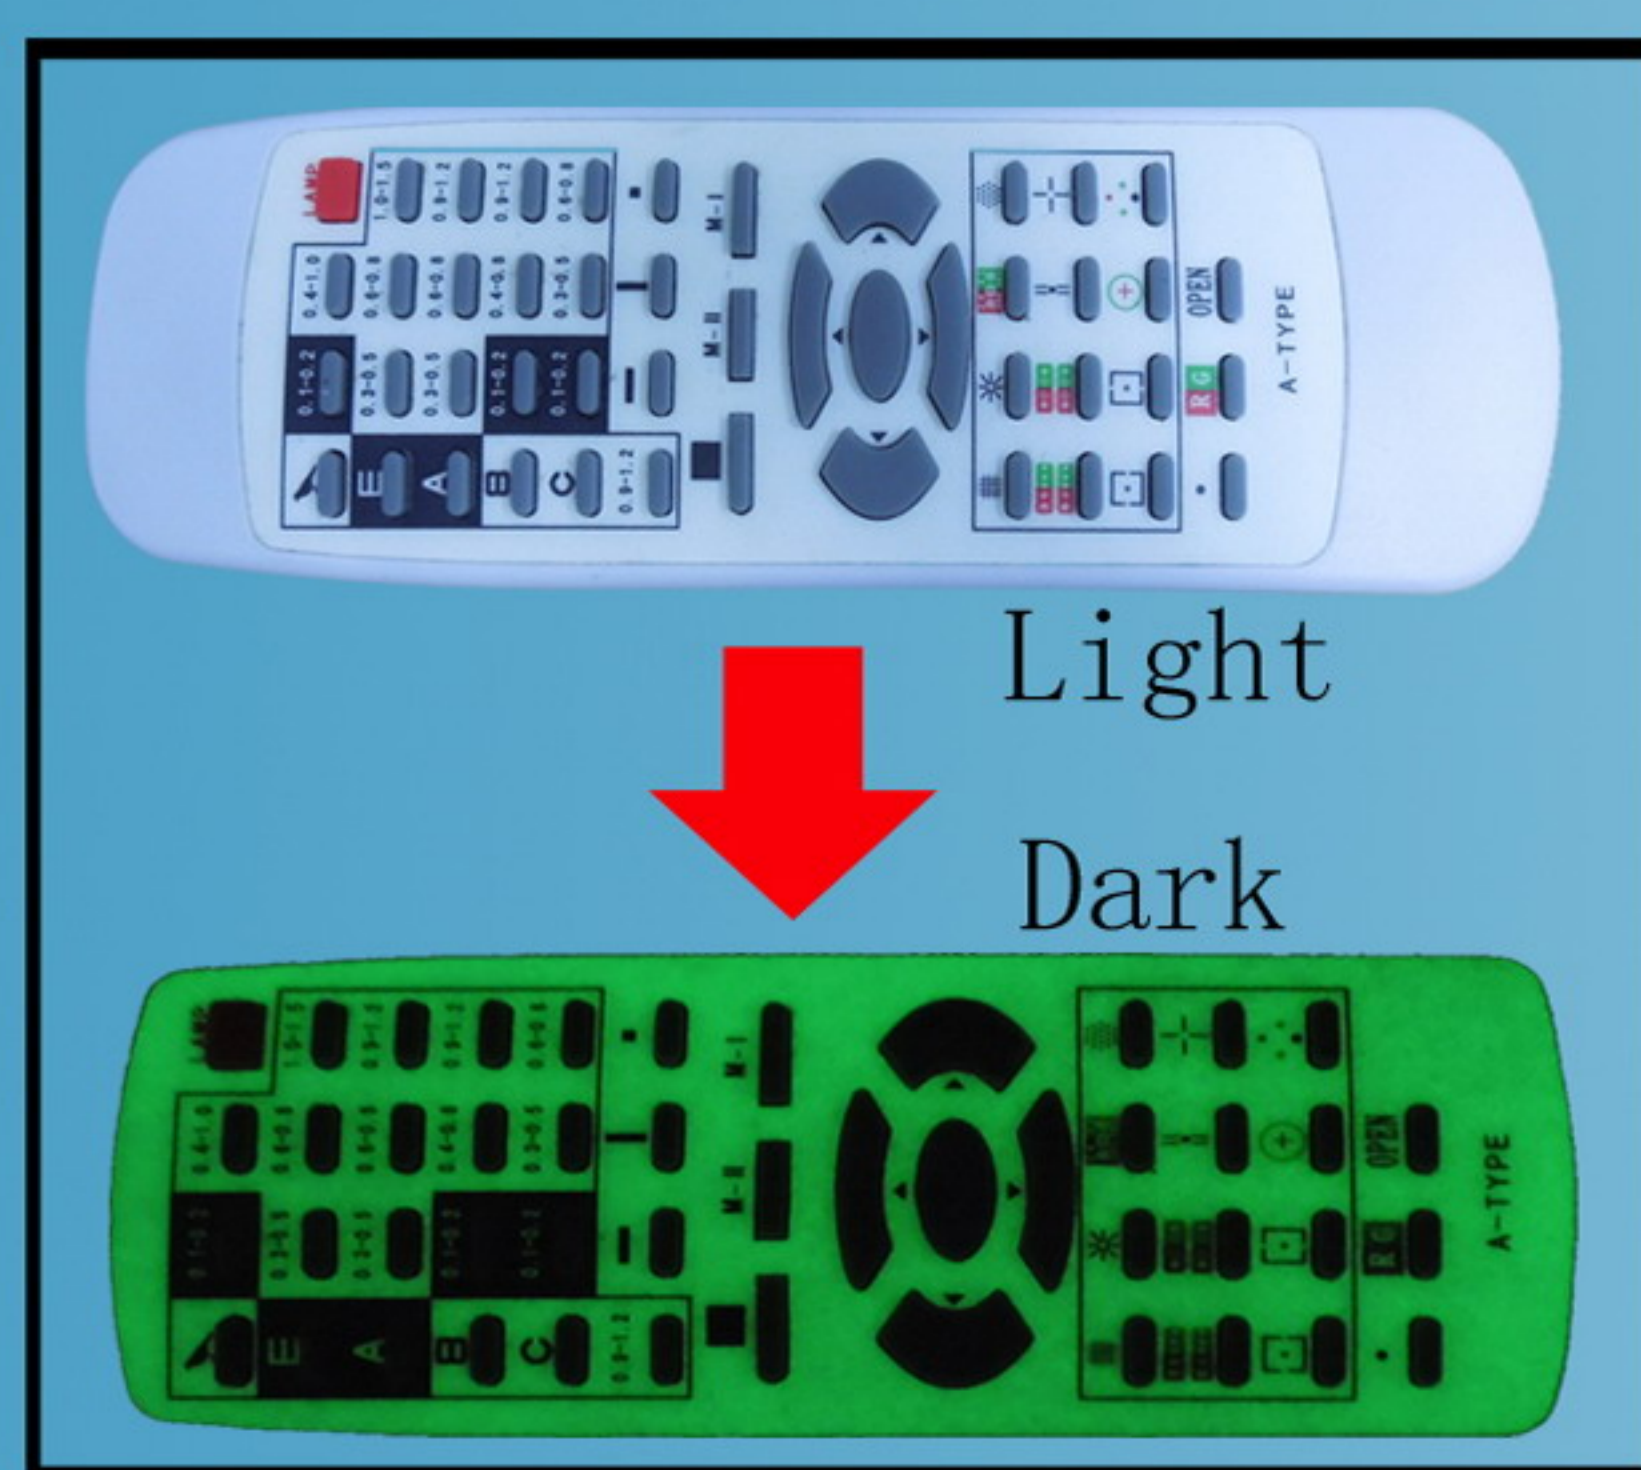

Optical Polarization Glass Panel
Polarizing test
Double eye balance test

Red & Green Deepness adjustment

Contrast test

Supports Smaller Rooms

Working distance:2-6m
(0.25m/step)

Mirror display function.

Color Blind ISHIIHARA Test

Placement

- 1.Wall Mount
- 2.On the table

Special function

Mark Axis

Night mode

you can use the remote control in the dark room.

Specification:

- 1.Panel: 23.6"
- 2.Pixel Pitch: 0.2715mm
- 3.Max. contrast ratio:1000:1
- 4.Max resolution: 1920X1080
- 5.Energy consumption:45W
- 6.Net weight:5.0KG
- 7.Gross weight:7.2KG
- 8.Dimension:
(with stand)190X415X554mm
(Without Stand)50X340X554mm