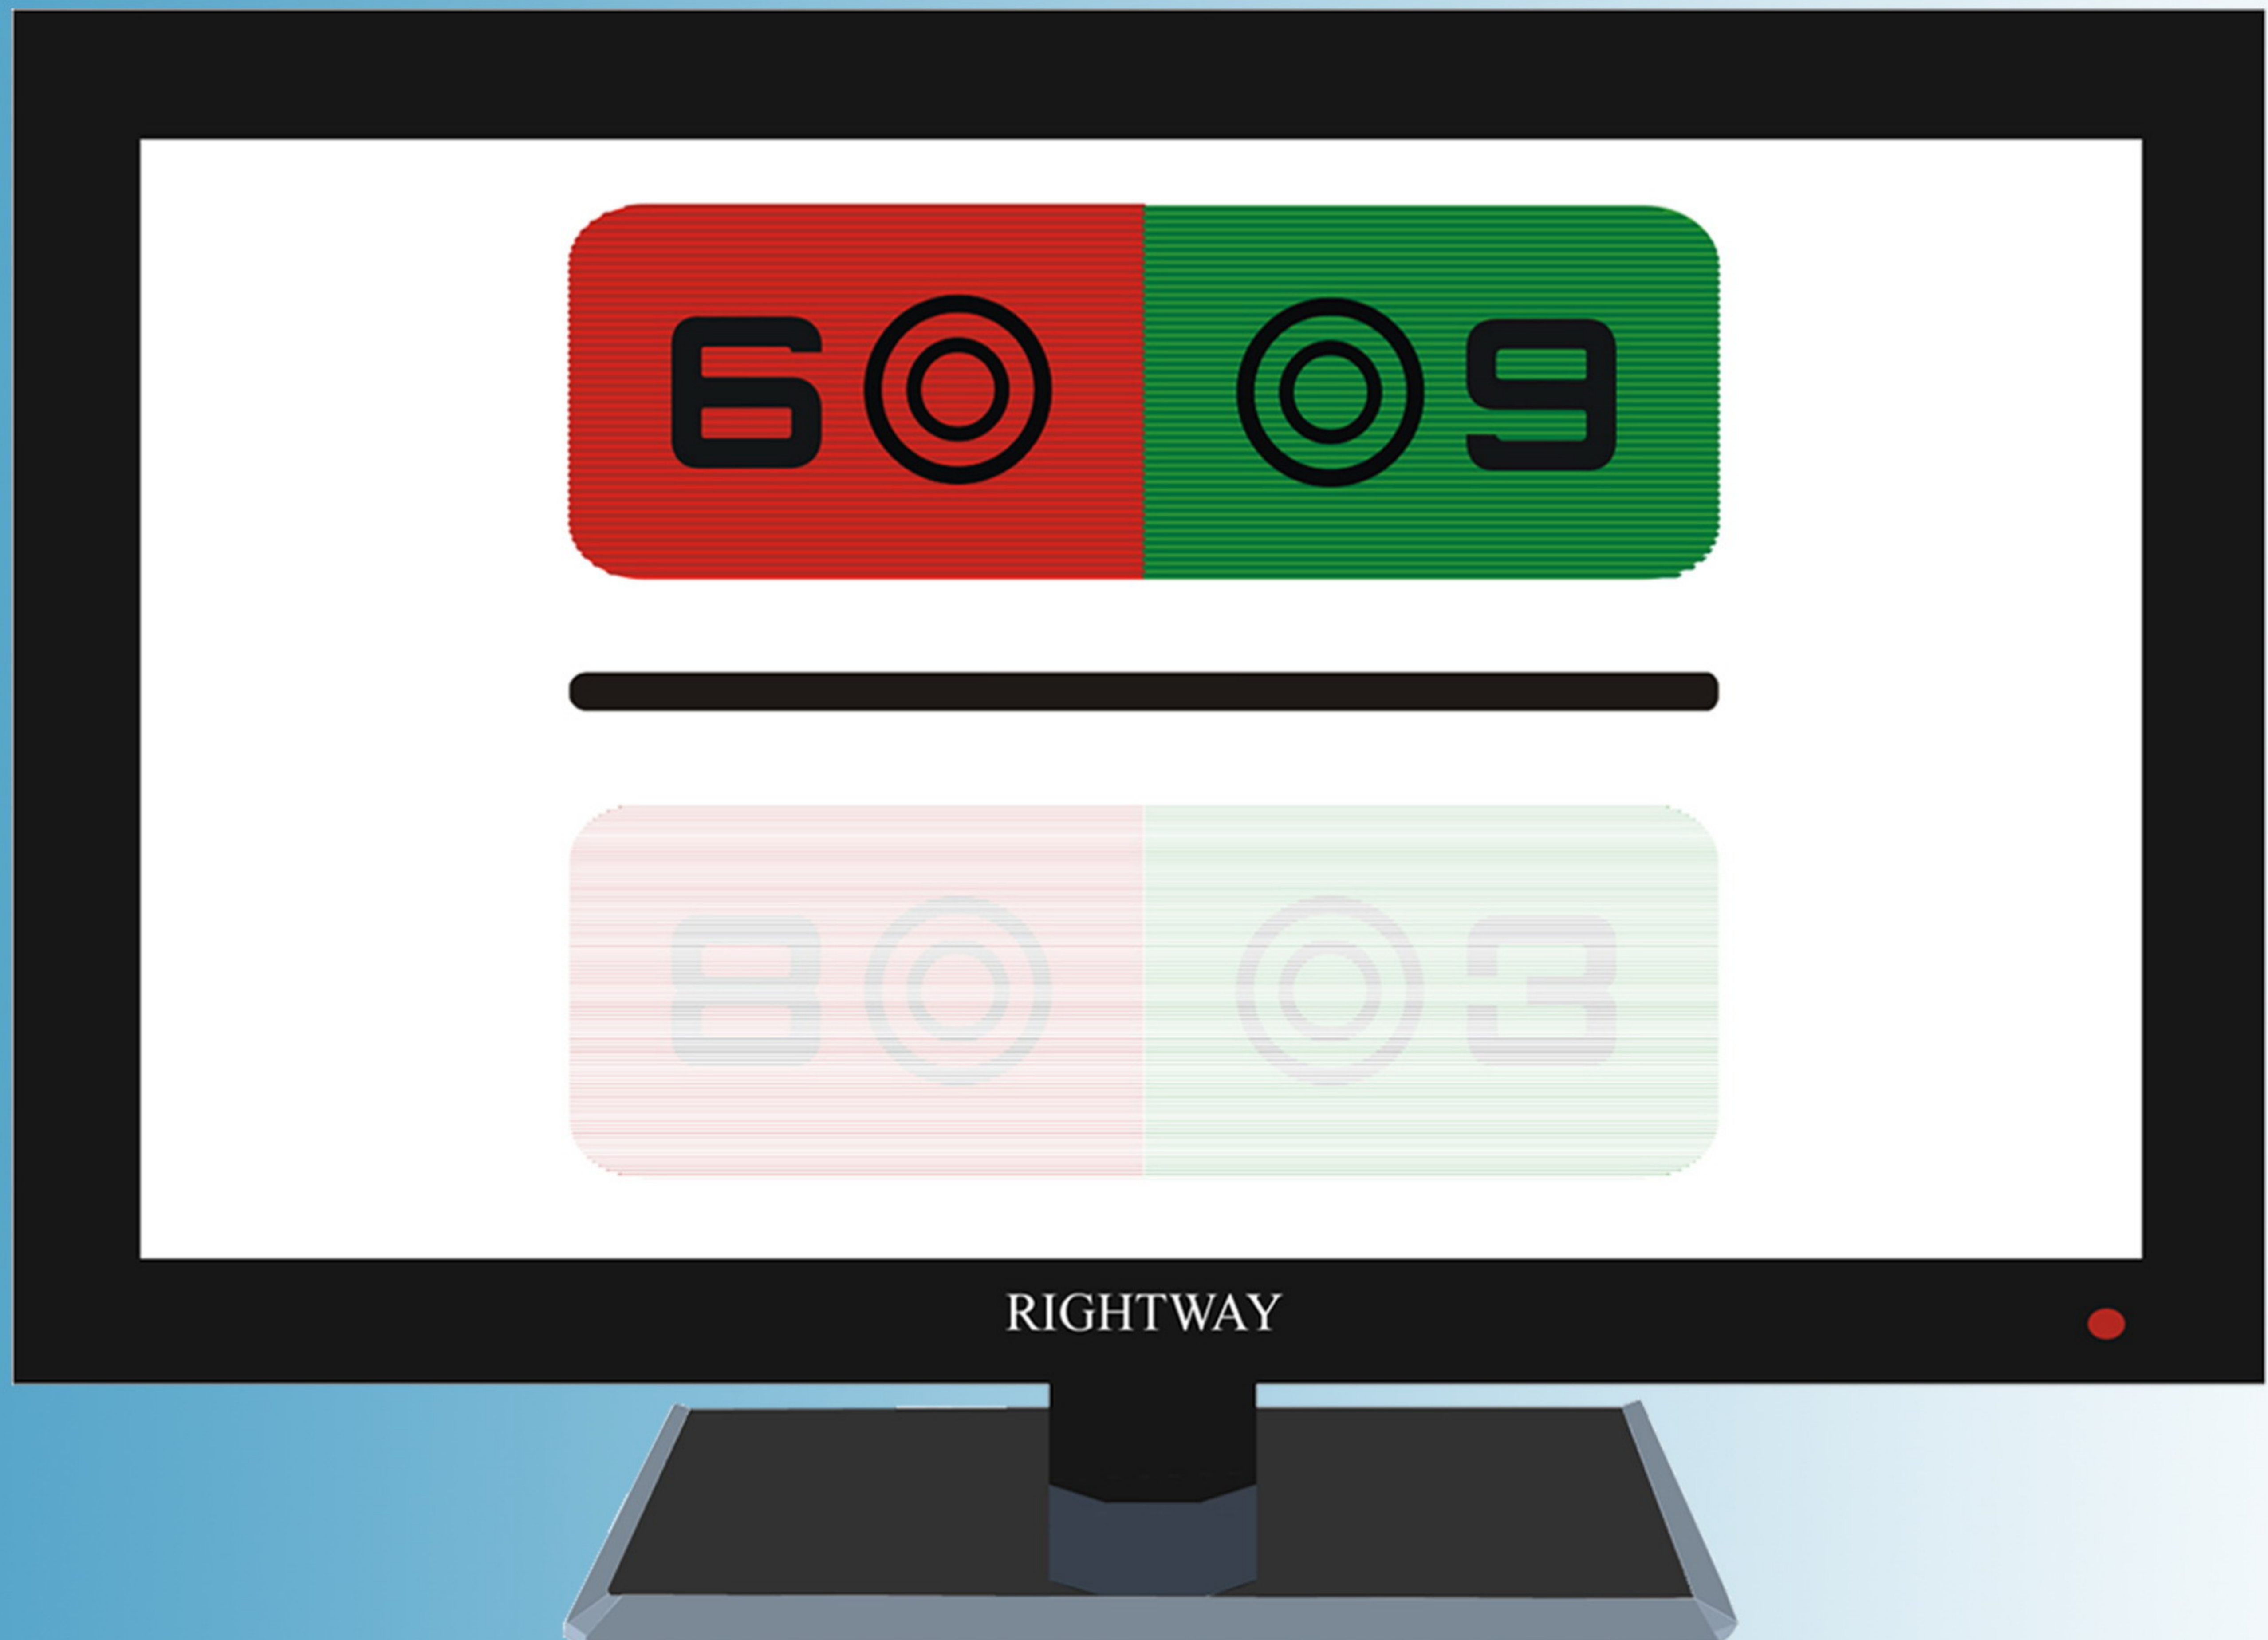

System Chart
23.6" LCD screen
with polarizing

With Polarizing

Full HD: 1920X1080

Exclusive distributor:

Loyal Tech Company

Address: D11,1/F, Wah Mow factory Building,5-7 Ng Fong Street, San Po Kong,KLN.HONGKONG

Optical Polarization Glass Panel
Polarizing test
Double eye balance test

Red & Green Deepness adjustment

Contrast test

Supports Smaller Rooms

Working distance:2-6m
(0.25m/step)

Mirror display function.

Color Blind ISHIIHARA Test

Placement

- 1.Wall Mount
- 2.On the table

Special function

Mark Axis

Night mode

you can use the remote control in the dark room.

Specification:

- 1.Panel: 23.6"
- 2.Pixel Pitch: 0.2715mm
- 3.Max. contrast ratio:1000:1
- 4.Max resolution: 1920X1080
- 5.Energy consumption:45W
- 6.Net weight:5.0KG
- 7.Gross weight:7.2KG
- 8.Dimension:
(with stand)190X415X554mm
(Without Stand)50X340X554mm