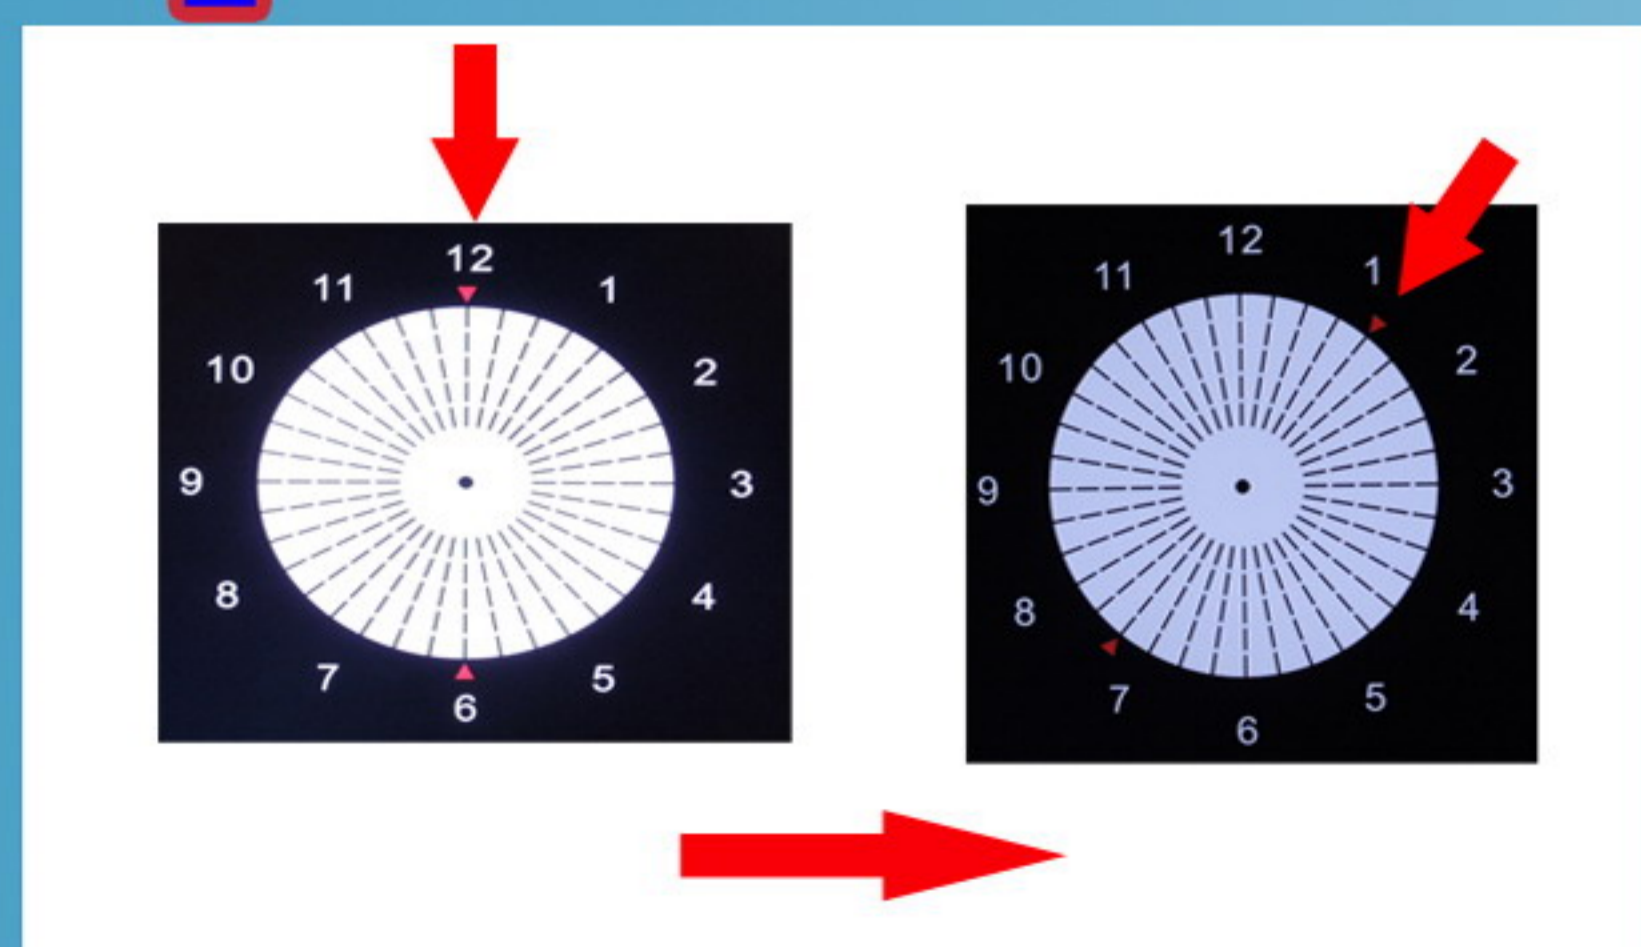

Optical Polarization Glass Panel
Polarizing test
Double eye balance test

Red & Green Deepness adjustment

Contrast test

Supports Smaller Rooms

Working distance:2-6m
(0.25m/step)

Mirror display function.

Color Blind ISHIIHARA Test

Placement

- 1.Wall Mount
- 2.On the table

Special function

Mark Axis

Night mode

you can use the remote control in the dark room.

Specification:

- 1.Panel: 23.6"
- 2.Pixel Pitch: 0.2715mm
- 3.Max. contrast ratio:1000:1
- 4.Max resolution: 1920X1080
- 5.Energy consumption:45W
- 6.Net weight:5.0KG
- 7.Gross weight:7.2KG
- 8.Dimension:
(with stand)190X415X554mm
(Without Stand)50X340X554mm